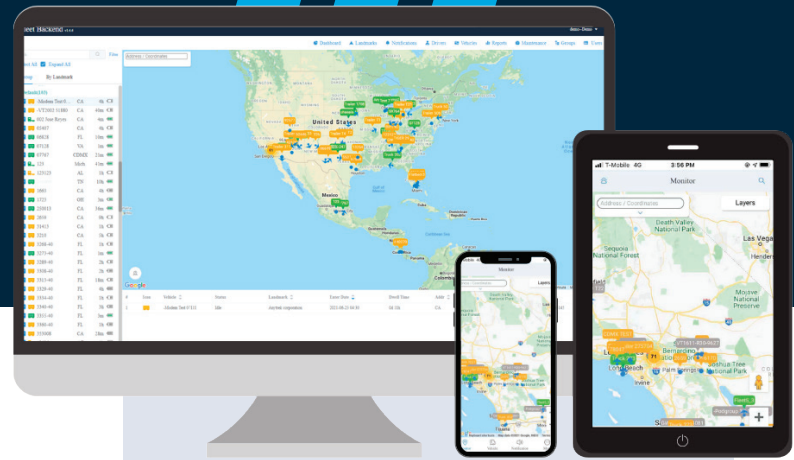

Our Web Portal has many Features to help you
improve the efficiency of your Business.

Many of our clients have used it to integrate the data provided by any of Anytrek's GPS tracking products into their management platforms. Our APIs are secure, robust and use industry-standard REST API calls that in most cases allow for integration to occur in minutes. Clients using software from any of our integration partners (shown below) will be able to start using any GPS tracker from Anytrek immediately without having to do anything.

API's for easy integration, already certified with:

Manage your Assets with Accurate Data

Instantly Check Your
Yard Inventory

Locate Assets By
Groups or Landmarks

Secure, quick and
simple integration into
3rd party TMS